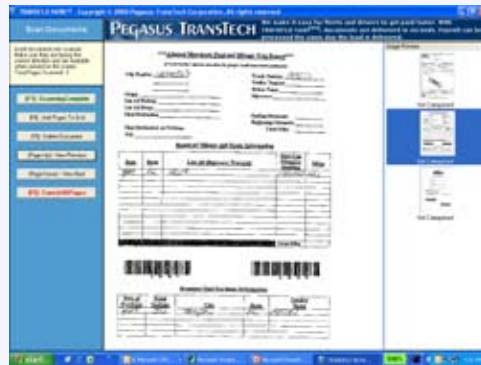

TRANSFLO Now is a remote scanning application that offers the same timely delivery and accuracy as TRANSFLO Express®, while allowing fleets, drivers, agents and terminals to scan and deliver documents at anytime and anywhere. Documents can be scanned from within the truck cab, home, office, or any other location where the application has been easily downloaded and installed on an Internet and scanner enabled PC.

Drivers gain the convenience of scanning their documents at the location they prefer, with the assurance of a confirmation receipt and the reliable, no-doubt TRANSFLO Express® delivery service they have grown to trust. Fleets gain quick access to delivery documents and speed up their billing cycle and driver settlements versus terminal drops or overnight delivery services.

WHY TRANSFLO NOW?

- Free and easy to download and install by the user
- Fleet ID ensures accurate delivery
- Works with virtually any TWAIN scanner
- Easily index at a batch or document level
- Users receive delivery confirmation
- View documents online for 14 days
- Users have a document history review
- The standard per scan fee applies to the fleet
- Very easy to use - virtually no training and support
- Updates to TRANSFLO Now!™ are automatically applied
- Familiar and easy document delivery, just like from a truck stop
- Uses the proven TRANSFLO Express® electronic delivery network